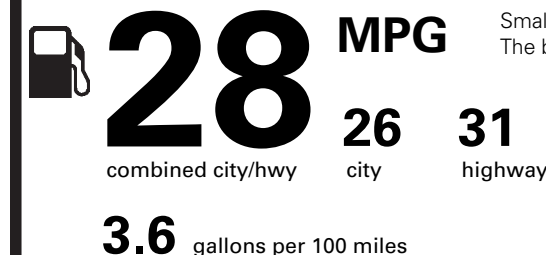

PRICE INFORMATION

BASE PRICE	\$28,605.00
TOTAL OPTIONS/OTHER	1,290.00
TOTAL VEHICLE & OPTIONS/OTHER	29,895.00
DESTINATION & DELIVERY	1,245.00

EPA DOT Fuel Economy and Environment

Gasoline Vehicle

Fuel Economy